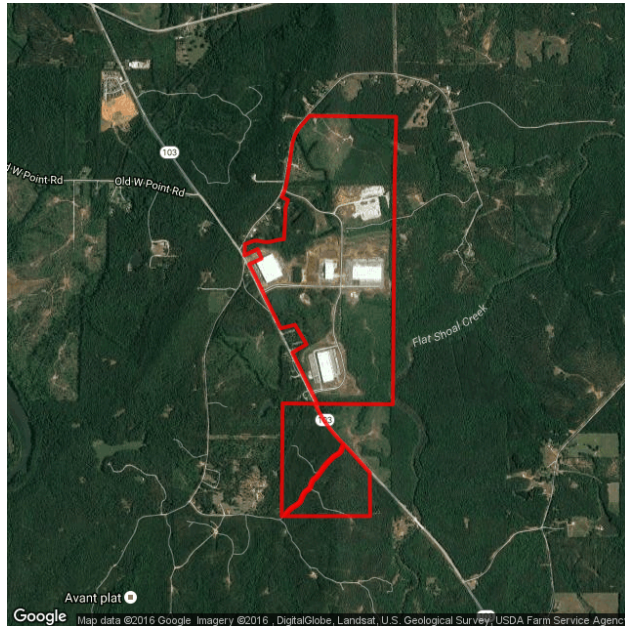

Property

Total Acres	456.4 acres
Remaining Acres	386.7 acres
Largest Tract	127.6 acres
GRAD Site	No
Zoning	Heavy Industrial
Rail Served	No

Utilities

Water On Site	Yes
Water Main Size	10 in
Sewer On Site	Yes
Sewer Main Size	6 in
Gas On Site	Yes
Gas Main Size	4 in
Electric Provider	Diverse Power

Incentives

Jobs Tax Credit	\$1250/job
Investment Tax Credit	6%
Opportunity Zone	No
Less Developed Census Tract	No

Transportation

Nearest Interstate	I-85
Distance to Interstate	2 miles
Nearest Port 1	Port of Savannah
Distance to Port 1	238 miles
Nearest Port 2	Port of Brunswick
Distance to Port 2	241 miles
Nearest International Airport	Hartsfield-Jackson Atlanta International
Distance to International Airport	67 miles